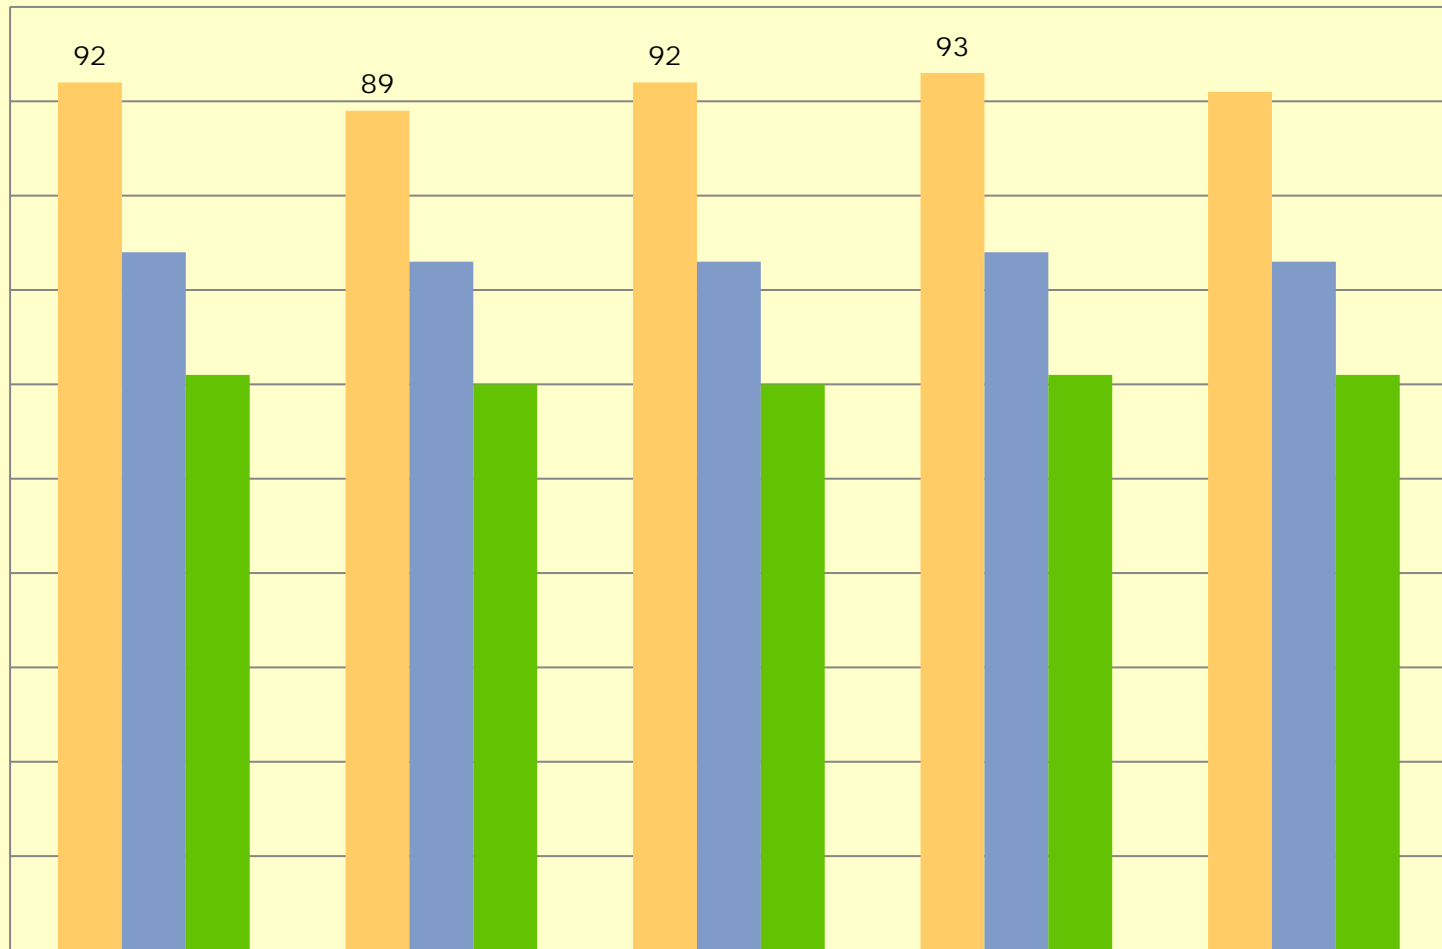

2009	2010	2011	2012	2013
■ Wellesley	92	89	92	93	91
■ Massachusetts	74	73	73	74	73
■ Global	61	60	60	61	61