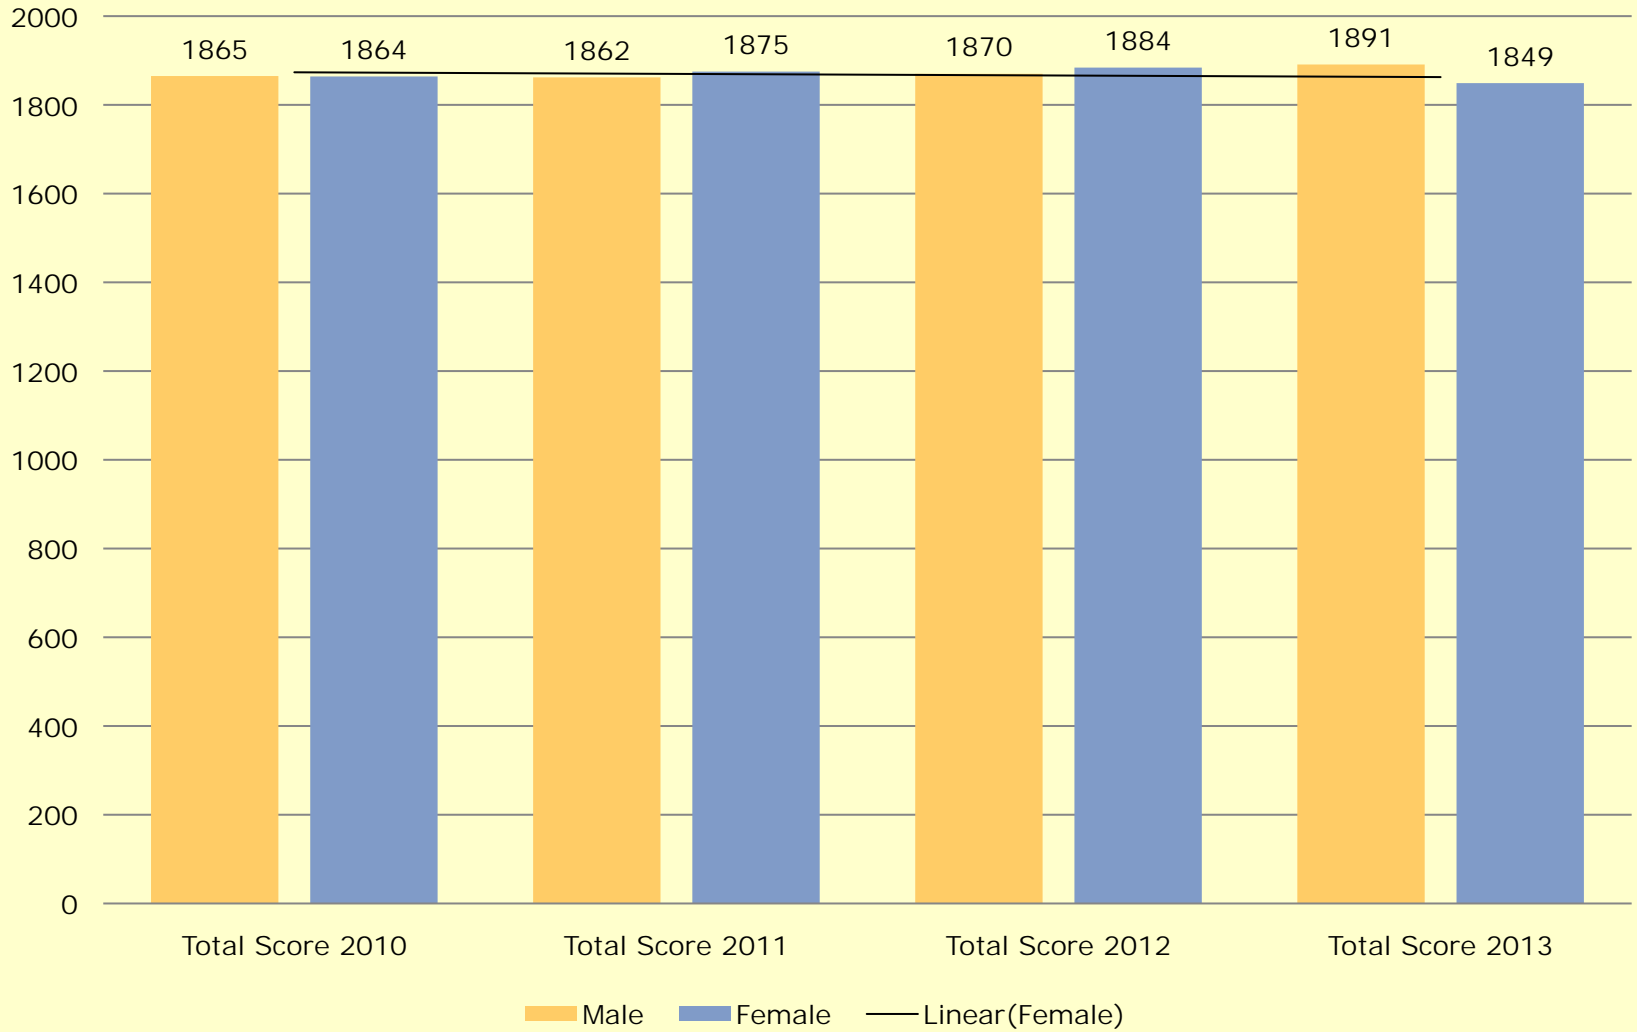

SAT Total Score by Male/Female 2010-2013

Neviance Scores